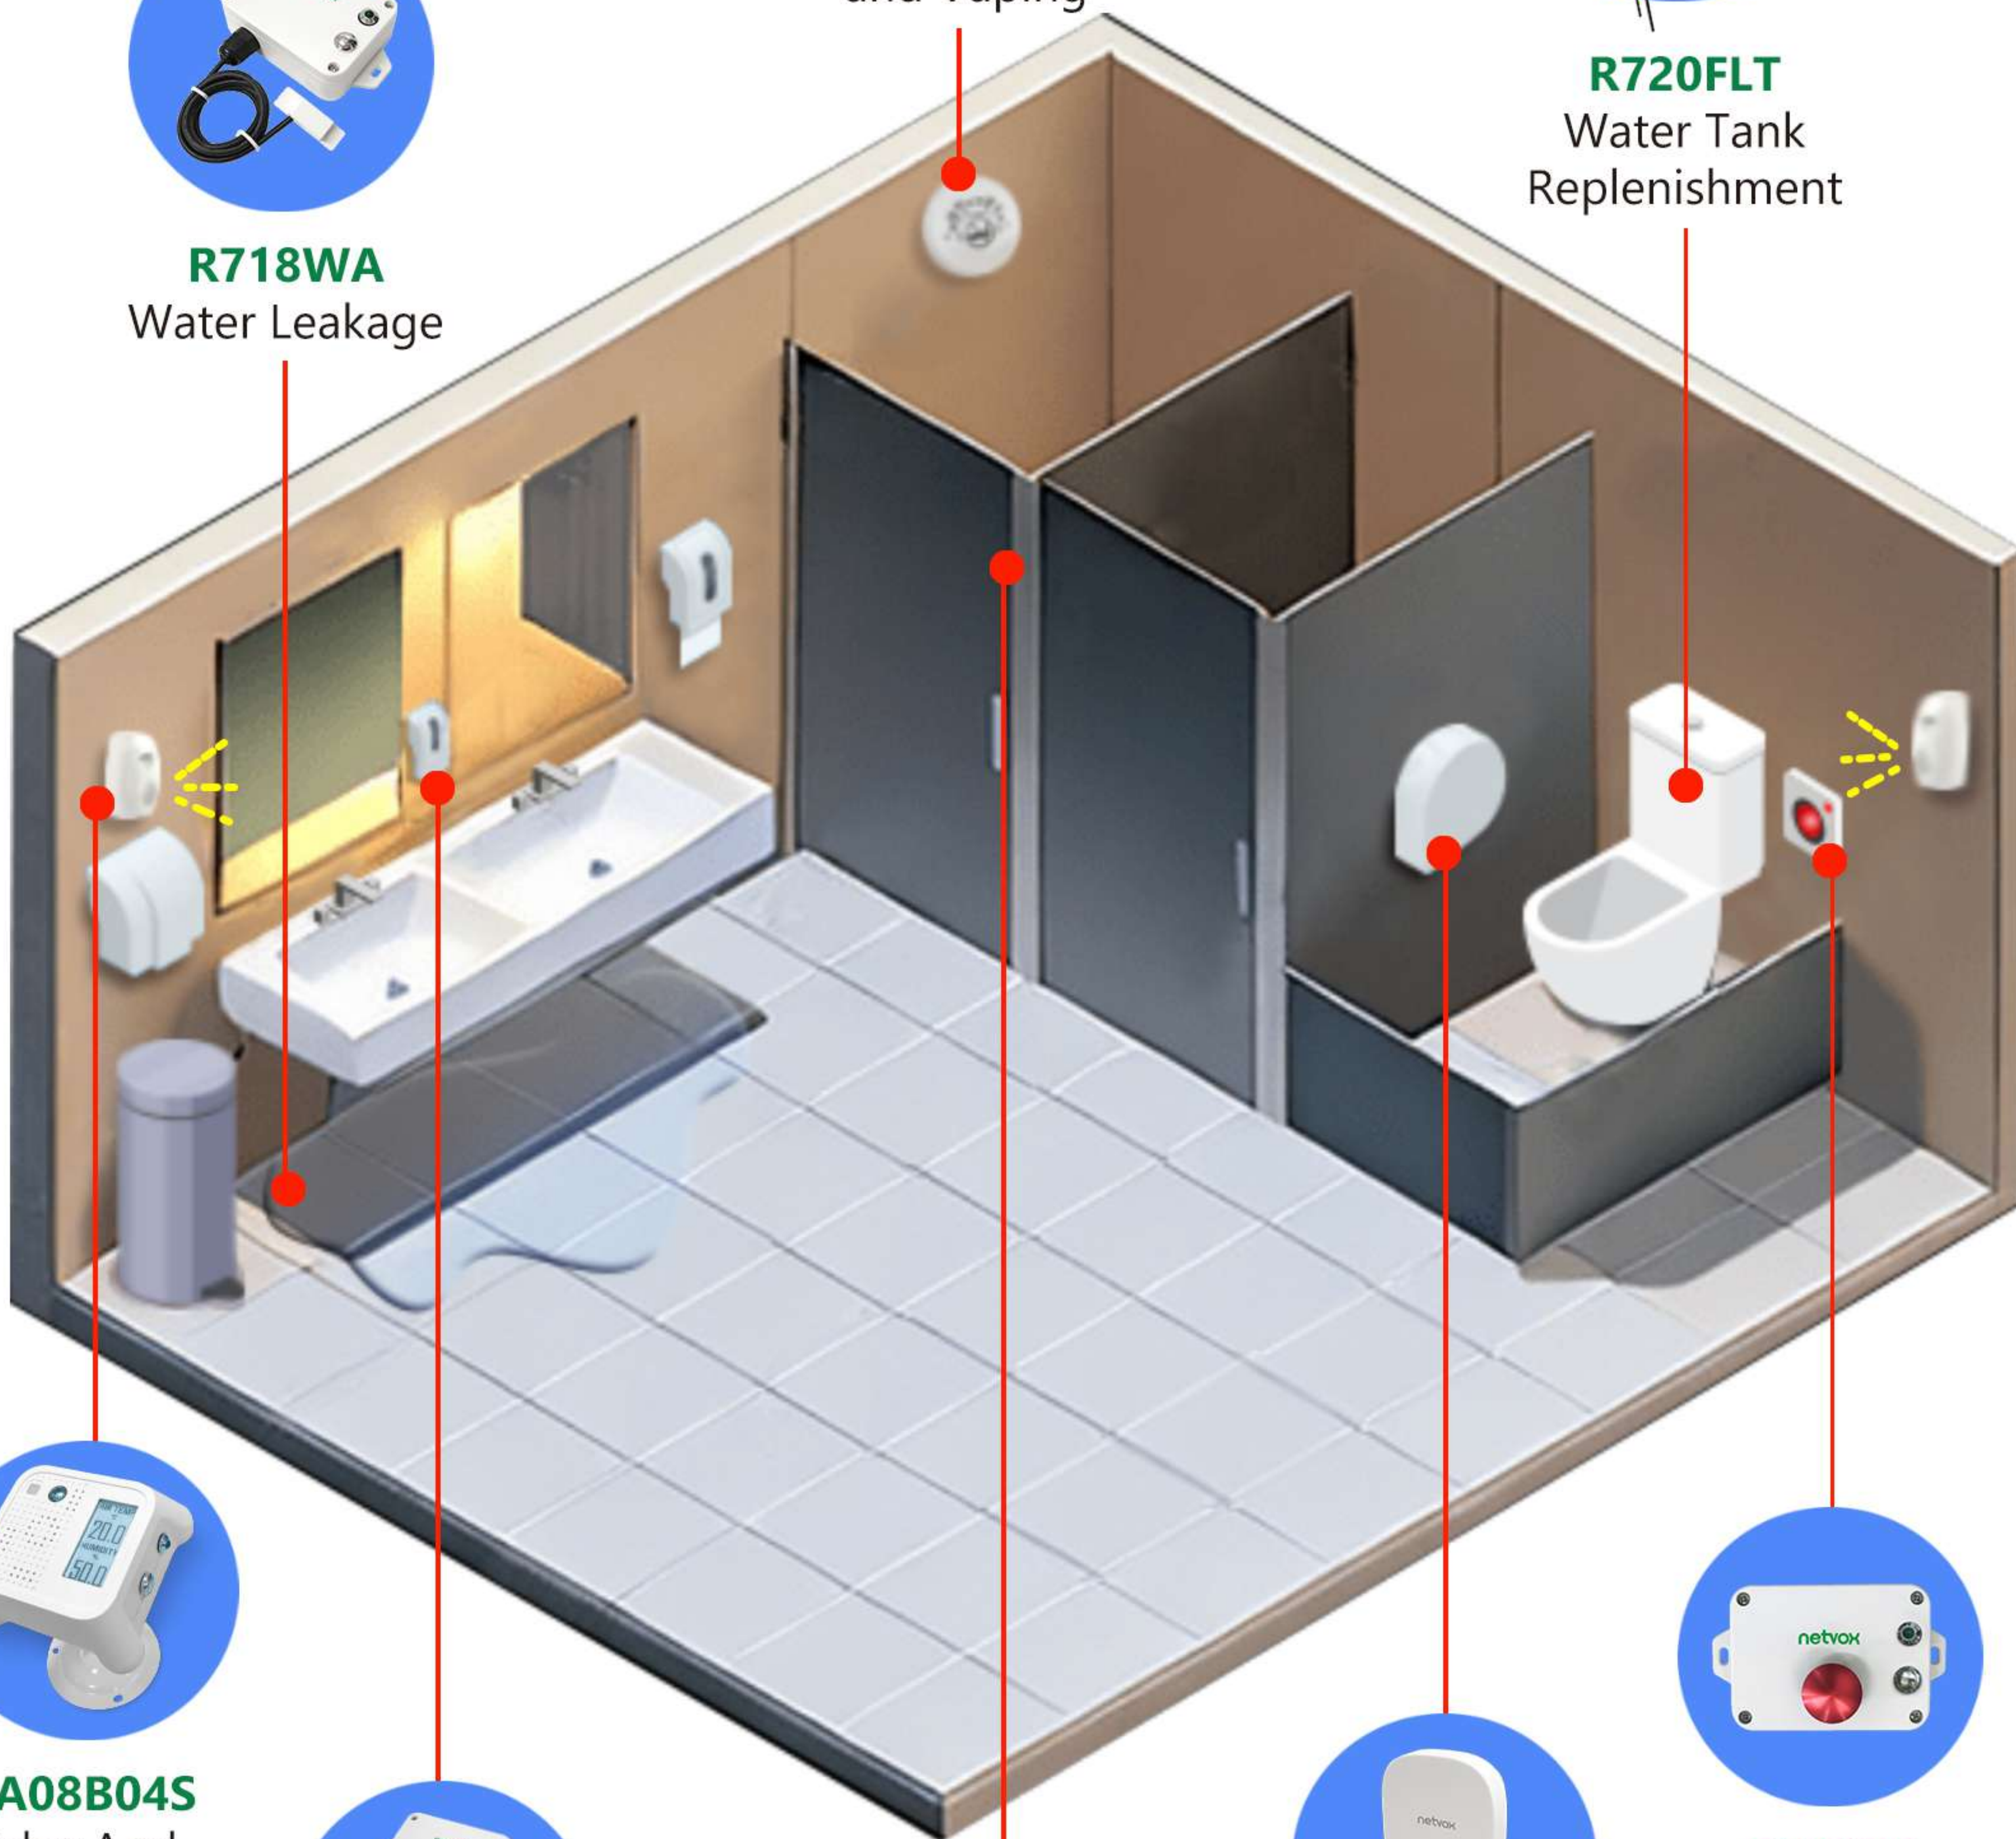

Smart Restroom Solution

- ★ Enhanced Customer Experience
- ★ Control Consumable Usage
- ★ Real-time Monitoring and Maintenance

RA02G
Cigarette Smoke
and Vaping

R720FLT
Water Tank
Replenishment

R718WA
Water Leakage

RA08B04S
Odor And
Environment
Detection

R718VA
Hand Sanitizer Refill

R718PQA
Occupying Status

R315LA
Toilet Paper Refill

R718TB
Emergency
Button

CASE SHARING

R720FLT Wireless Toilet Tank Leak Detector

- Place: Toilet water tank
- Purpose: Detect water tank leaks

RA02G Wireless Cigarette Smoke, Vaping and Bullying Alarm Sensor

- Place: Meeting room
- Purpose: Detect cigarette smoke

R315LA Wireless Proximity Sensor

- Place: Tissue box
- Purpose: Detect tissue usage

RA08B04S Wireless CO2 / Temperature / Humidity / PIR / NH3 / H2S Sensor with an E-paper Display

- Place: Public toilet
- Purpose: Detect odor